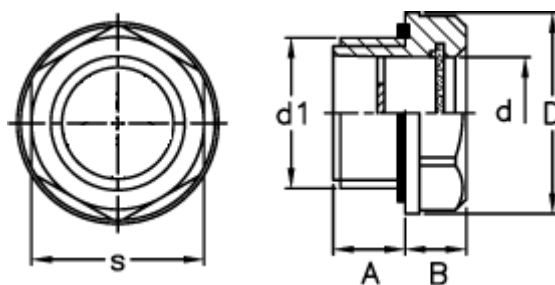

Data Sheet

Article number: 2311014441

Description: E+G Oil level indicator
HGFT.10-3/8

Measures

A	= 8.0
B	= 7.0
d	= 11.0
D	= 24.0
d1	= G 3/8
s	= 22
Tightening torque N m = 4 to 8	